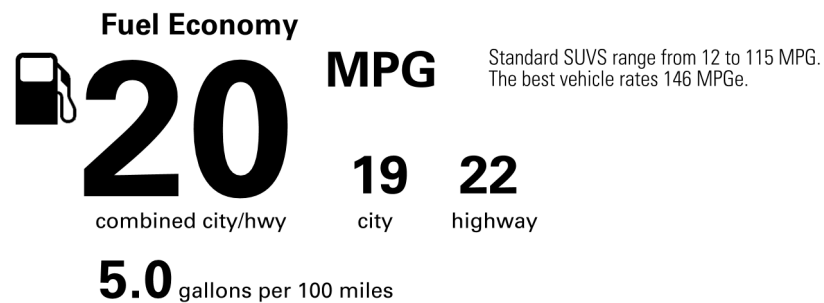

STANDARD EQUIPMENT UNLESS REPLACED BY INSTALLED OPTIONS

LX 700h Luxury 4WD

Mechanical & Performance

- * 3.4L V6 TT Hybrid Engine with 457 Total System HP
- * 10-Speed Automatic Transmission
- * 8,000-lb Towing Capacity with Integrated Tow Hitch
- * Crawl Control with Turn Assist
- * Active Height Control / Multi-Terrain Select
- * Adaptive Variable Suspension

Not Original - Copy

EPA DOT Fuel Economy and Environment

Gasoline Vehicle

You spend \$7,000 more in fuel costs over 5 years compared to the average new vehicle.

Annual fuel cost \$3,100

Actual results will vary for many reasons, including driving conditions and how you drive and maintain your vehicle. The average new vehicle gets 29 MPG and costs \$8,500 to fuel over 5 years. Cost estimates are based on 15,000 miles per year at \$4.15 per gallon. MPGe is miles per gasoline gallon equivalent. Vehicle emissions are a significant cause of climate change and smog.