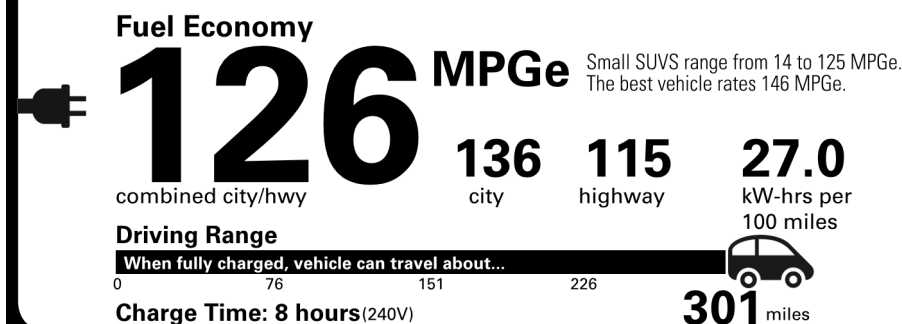

**\$46,000.00**

**Not Original - Copy**

Created on 2026-06-19 10:17:52 (UTC)

**EPA DOT Fuel Economy and Environment**

**Electric Vehicle**

**You save \$5,000**  
 in fuel costs over 5 years compared to the average new vehicle.