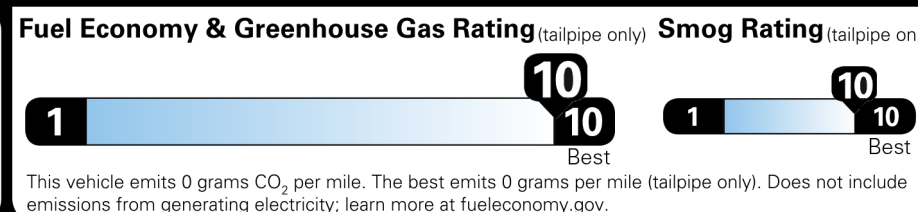

Actual results will vary for many reasons, including driving conditions and how you drive and maintain your vehicle. The average new vehicle gets 29 MPG and costs $8,500 to fuel over 5 years. Cost estimates are based on 15,000 miles per year at $0.17 per kW-hr. MPGe is miles per gasoline gallon equivalent. Vehicle emissions are a significant cause of climate change and smog.

fueleconomy.gov
Calculate personalized estimates and compare vehicles

MANUFACTURER'S SUGGESTED RETAIL PRICE†	$47,803.00
DELIVERY, PROCESSING AND HANDLING FEE	1,395.00
TOTAL	$49,198.00

GOVERNMENT 5-STAR SAFETY RATINGS

Overall Vehicle Score	Not Rated	
Based on the combined ratings of frontal, side and rollover. Should ONLY be compared to other vehicles of similar size and weight.		
Frontal Crash	Driver Passenger	★★★★★
Based on the risk of injury in a frontal impact. Should ONLY be compared to other vehicles of similar size and weight.		
Side Crash	Front seat Rear seat	★★★★★
Based on the risk of injury in a side impact.		
Rollover	Not Rated	
Based on the risk of rollover in a single-vehicle crash.		

†Manufacturer's suggested retail price excludes delivery processing and handling fees, license and title fees, applicable federal, state and local taxes, and dealer and distributor options and accessories.

LEXUS IS PLEASED TO OFFER THE FOLLOWING OWNER SUPPORT PACKAGE WITH EACH NEW LEXUS

- 24-hour, 365-days/yr., roadside assistance plan
- 1st and 2nd scheduled maintenance services
- Limited reimbursement for certain emergency breakdowns

An extended service contract may be available for this vehicle. Ask dealer for details.

Star ratings range from 1 to 5 stars (★★★★★) with 5 being the highest. Source: National Highway Traffic Safety Administration (NHTSA) www.safercar.gov or 1-888-327-4236

LML1E1N2S0F0W1
383 -0404L377