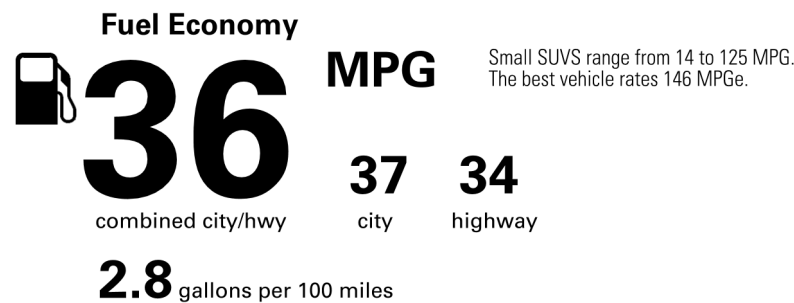

Not Original Copy

Created on 2026-03-27 14:22:33 (UTC)

EPA DOT Fuel Economy and Environment

Gasoline Vehicle

You spend \$250 more in fuel costs over 5 years compared to the average new vehicle.

Annual fuel COST \$1,750