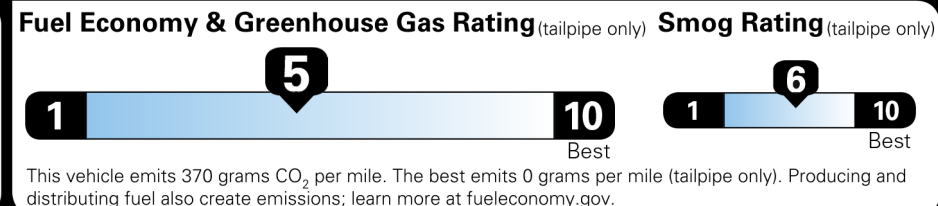

Not Original - Copy

Created on 2026-04-08 16:22:25 (UTC)

EPA DOT Fuel Economy and Environment

Gasoline Vehicle

You spend \$4,500
 more in fuel costs over 5 years compared to the average new vehicle.

Annual fuel cost \$2,600