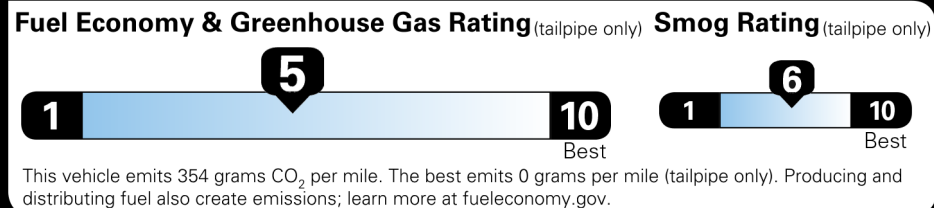

Not Original - Copy

Created on 2026-03-26 13:22:44 (UTC)

EPA DOT Fuel Economy and Environment

Gasoline Vehicle

You spend \$4,000
 more in fuel costs over 5 years compared to the average new vehicle.

Annual fuel cost \$2,500