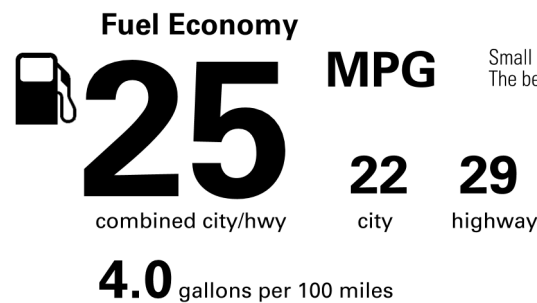

Not Original - Copy

Created on 2026-03-26 13:22:44 (UTC)

EPA DOT Fuel Economy and Environment

Gasoline Vehicle

You spend \$4,000
 more in fuel costs over 5 years compared to the average new vehicle.

Annual fuel cost \$2,500