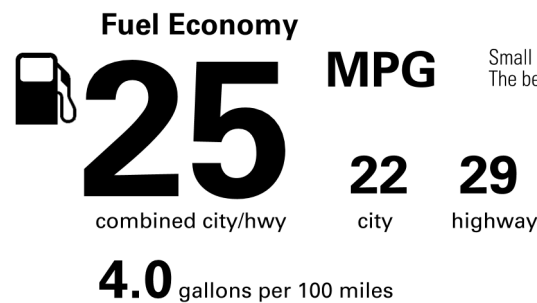

Not Original - Copy

Created on 2026-03-25 19:22:33 (UTC)

EPA DOT Fuel Economy and Environment

Gasoline Vehicle

Small SUVs range from 14 to 125 MPG. The best vehicle rates 146 MPGe.

You spend \$4,000
 more in fuel costs over 5 years compared to the average new vehicle.